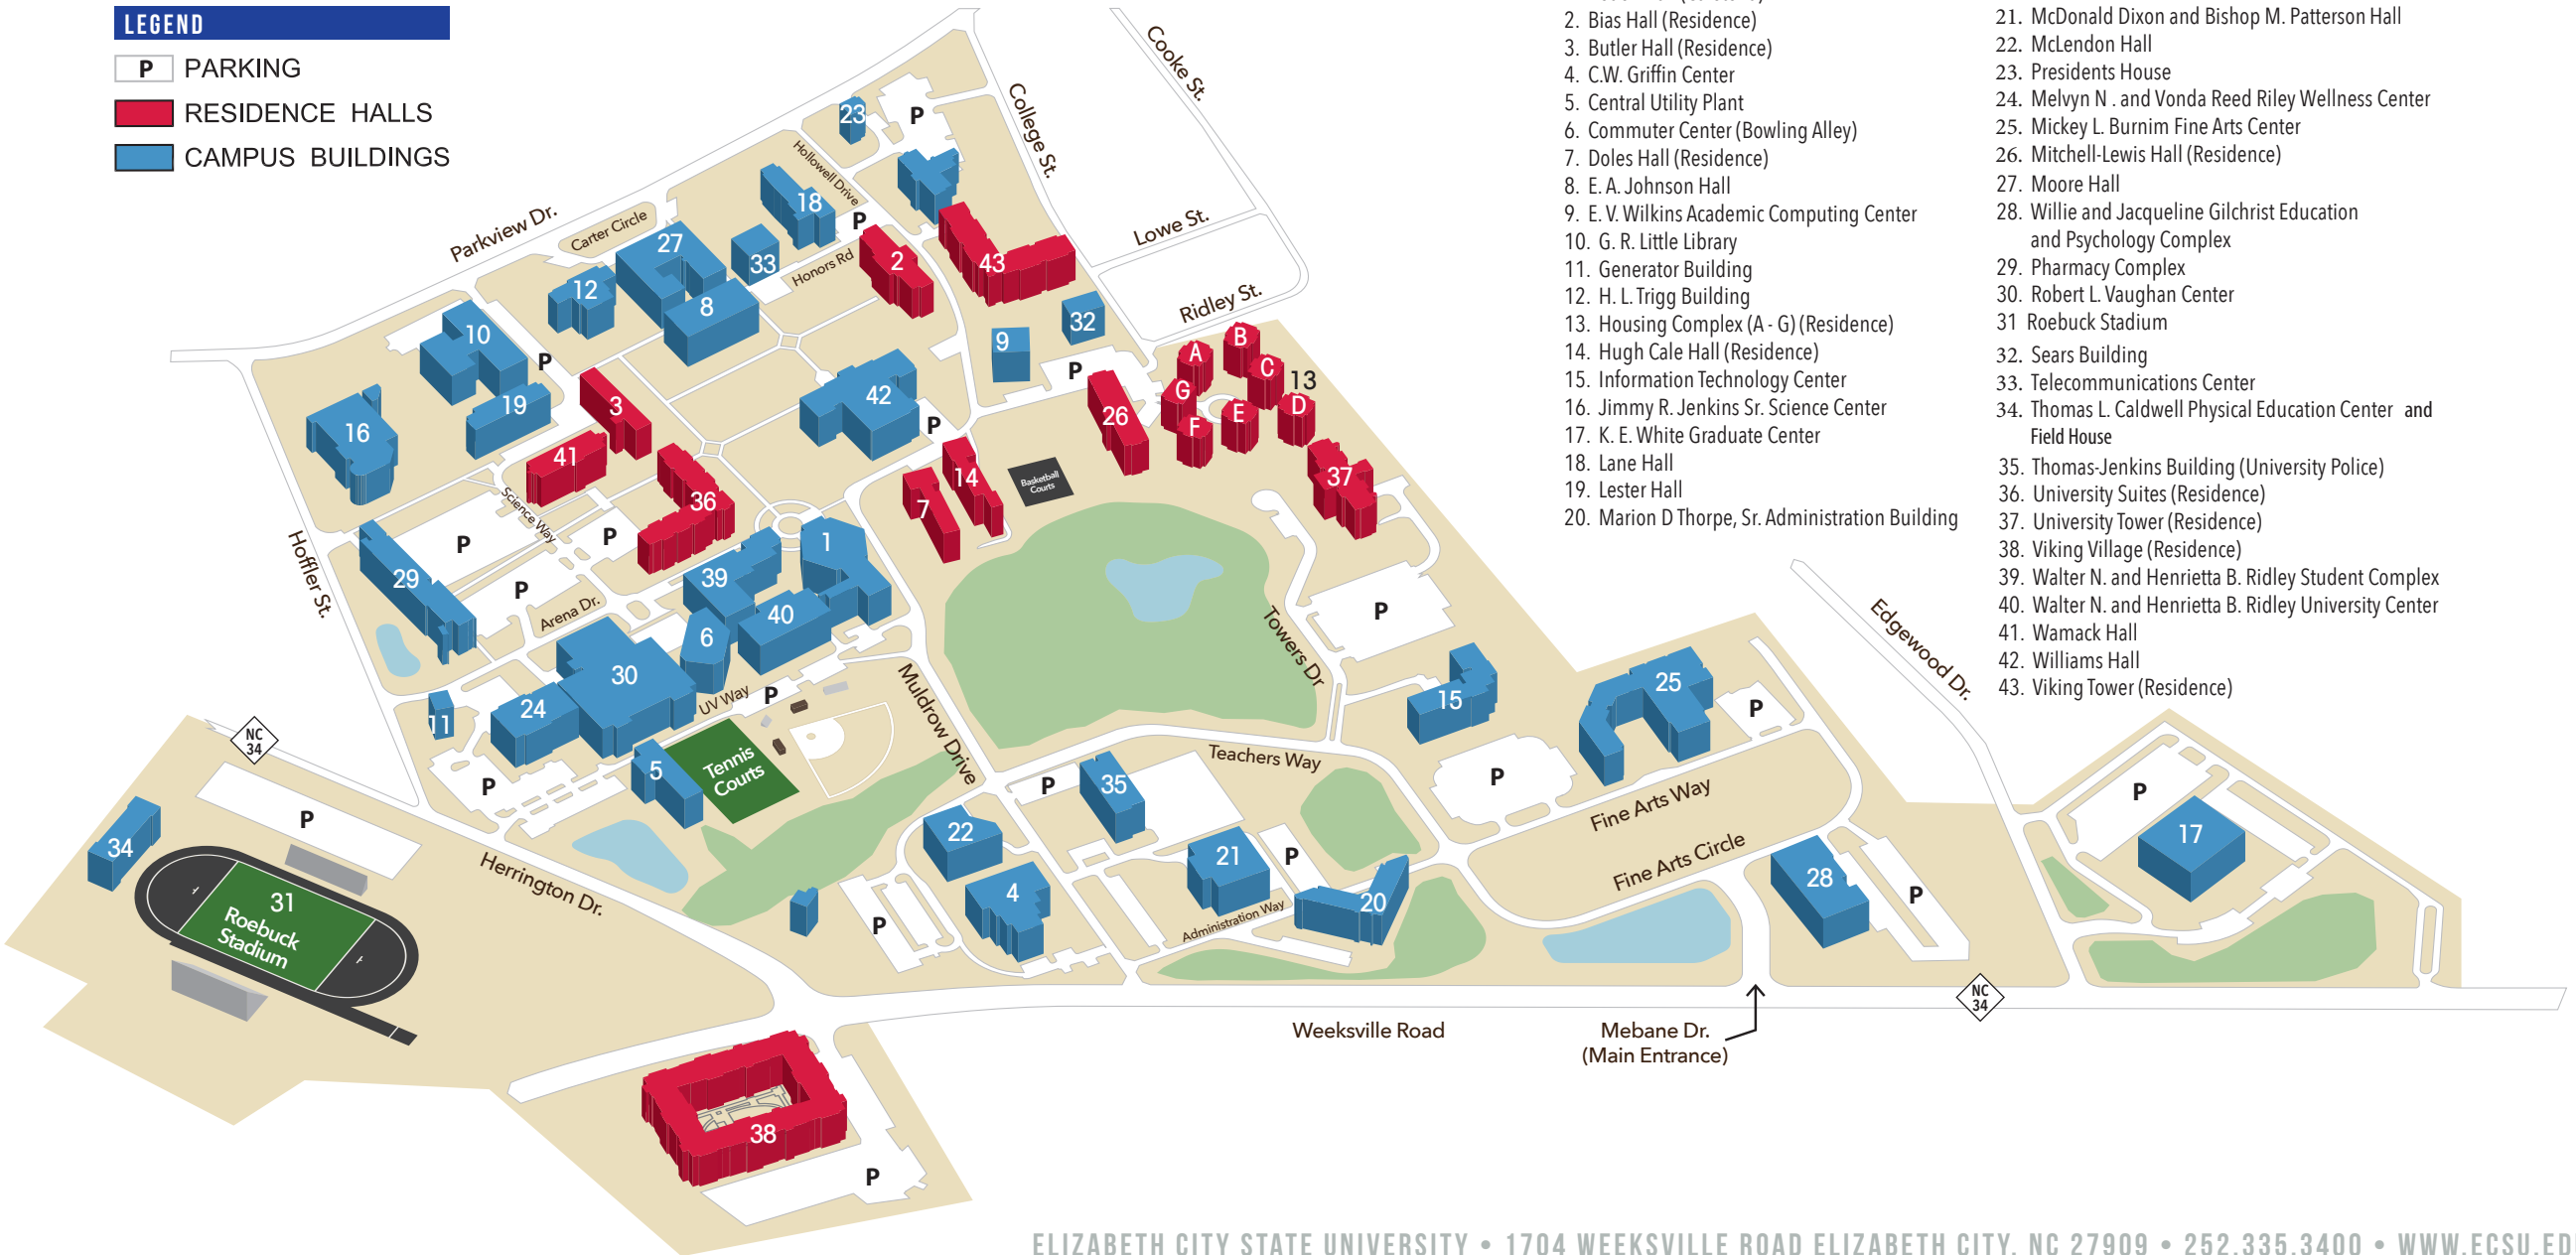

ELIZABETH CITY STATE UNIVERSITY CAMPUS MAP

LEGEND

- PARKING
- RESIDENCE HALLS
- CAMPUS BUILDINGS

BUILDING DIRECTORY

1. Bedell Hall (Cafeteria)
2. Bias Hall (Residence)
3. Butler Hall (Residence)
4. C.W. Griffin Center
5. Central Utility Plant
6. Commuter Center (Bowling Alley)
7. Doles Hall (Residence)
8. E. A. Johnson Hall
9. E. V. Wilkins Academic Computing Center
10. G. R. Little Library
11. Generator Building
12. H. L. Trigg Building
13. Housing Complex (A - G) (Residence)
14. Hugh Cale Hall (Residence)
15. Information Technology Center
16. Jimmy R. Jenkins Sr. Science Center
17. K. E. White Graduate Center
18. Lane Hall
19. Lester Hall
20. Marion D Thorpe, Sr. Administration Building
21. McDonald Dixon and Bishop M. Patterson Hall
22. McLendon Hall
23. Presidents House
24. Melvyn N. and Vonda Reed Riley Wellness Center
25. Mickey L. Burnim Fine Arts Center
26. Mitchell-Lewis Hall (Residence)
27. Moore Hall
28. Willie and Jacqueline Gilchrist Education and Psychology Complex
29. Pharmacy Complex
30. Robert L. Vaughan Center
31. Roebuck Stadium
32. Sears Building
33. Telecommunications Center
34. Thomas L. Caldwell Physical Education Center and Field House
35. Thomas-Jenkins Building (University Police)
36. University Suites (Residence)
37. University Tower (Residence)
38. Viking Village (Residence)
39. Walter N. and Henrietta B. Ridley Student Complex
40. Walter N. and Henrietta B. Ridley University Center
41. Wamack Hall
42. Williams Hall
43. Viking Tower (Residence)